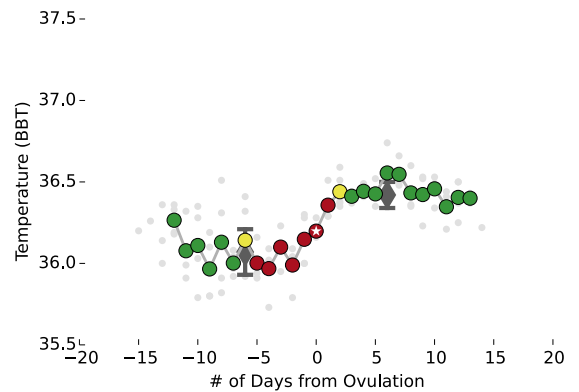

# Fertility Report for LadyComp (14152757)

User Age:	35
Total # of Days:	191
Total # of Cycles:	7
Cycle Length (min   avg   max):	23   <b>26</b>   29
Ovulation Day (min   avg   max):	11   <b>12</b>   15
Firmware:	1.0.6
Data Accessed:	2015-08-28

Daily Measurements

## Charts

Fertility Histogram

Optimal Cycle

Ovulation Day & Cycle Length Distribution

Temperature Step Distribution

## Cycle Statistics

			Ovulation Day [d]	Cycle Length [d]	Avg. Pre-Ov. Temp. [C]	Avg. Post-Ov. Temp. [C]	Temperature Increase [C]	Luteal Phase [d]	Status
<b>Min</b>			11	23	35.98	36.37	0.00	12.00	-
<b>Max</b>			15	29	36.17	36.48	0.00	15.00	-
<b>Average</b>			12	26	36.07	36.43	0.36	13.71	-
<b>Standard Deviation</b>			2	2	0.07	0.05	0.00	0.88	-
Cycle	Start Date	Missed [d]							
1	2015-02-21	<b>16</b>	<b>11</b>	<b>23</b>	-	36.48	-	12	-
2	2015-03-16	2	13	28	36.09	36.40	0.31	15	-
3	2015-04-13	0	12	26	36.01	36.48	0.47	14	-
4	2015-05-09	<b>11</b>	13	27	36.17	36.47	0.30	14	-
5	2015-06-05	4	14	27	36.13	36.43	0.30	13	-
6	2015-07-02	2	<b>15</b>	<b>29</b>	35.98	36.37	0.39	14	-
7	2015-07-31	0	12	26	36.06	36.37	0.31	14	-