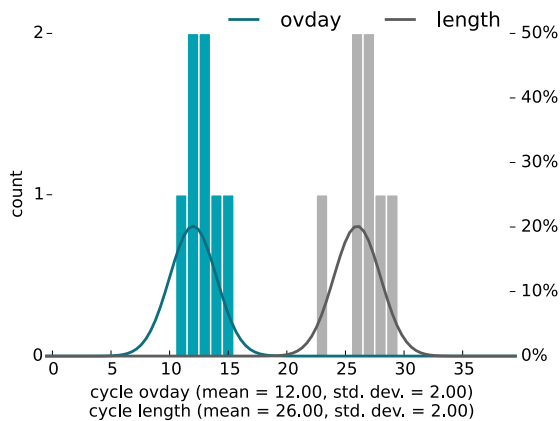

# Fertility Report for LadyComp (14152757)

User Age:	35
Total # of Days:	191
Total # of Cycles:	7
Cycle Length (min   avg   max):	23   <b>26</b>   29
Ovulation Day (min   avg   max):	11   <b>12</b>   15
Firmware:	1.0.6
Data Accessed:	2015-08-28

## Charts

Fertility Histogram

Optimal Cycle

Ovulation Day & Cycle Length Distribution

Temperature Step Distribution

## Cycle Statistics

			Ovulation Day [d]	Cycle Length [d]	Avg. Pre-Ov. Temp. [C]	Avg. Post-Ov. Temp. [C]	Temperature Increase [C]	Luteal Phase [d]	Status
<b>Min</b>			11	23	35.98	36.37	0.00	12.00	-
<b>Max</b>			15	29	36.17	36.48	0.00	15.00	-
<b>Average</b>			12	26	36.07	36.43	0.36	13.71	-
<b>Standard Deviation</b>			2	2	0.07	0.05	0.00	0.88	-
Cycle	Start Date	Missed [d]							
1	2015-02-21	<b>16</b>	<b>11</b>	<b>23</b>	-	36.48	-	12	-
2	2015-03-16	2	13	28	36.09	36.40	0.31	15	-
3	2015-04-13	0	12	26	36.01	36.48	0.47	14	-
4	2015-05-09	<b>11</b>	13	27	36.17	36.47	0.30	14	-
5	2015-06-05	4	14	27	36.13	36.43	0.30	13	-
6	2015-07-02	2	<b>15</b>	<b>29</b>	35.98	36.37	0.39	14	-
7	2015-07-31	0	12	26	36.06	36.37	0.31	14	-

# Fertility Charts