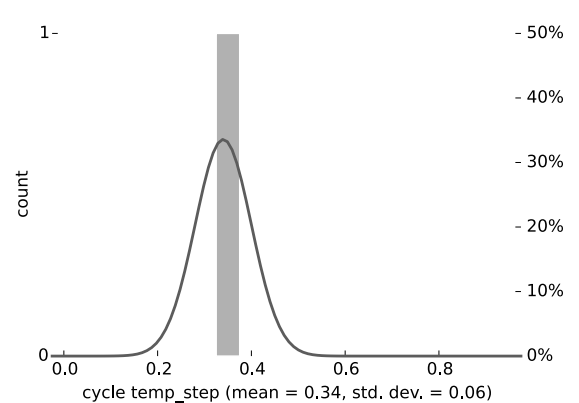

## Charts

Fertility Histogram

Optimal Cycle

Ovulation Day & Cycle Length Distribution

Temperature Step Distribution

## Cycle Statistics

			Ovulation Day [d]	Cycle Length [d]	Avg. Pre-Ov. Temp. [C]	Avg. Post-Ov. Temp. [C]	Temperature Increase [C]	Luteal Phase [d]	Status
<b>Min</b>			11	23	35.98	36.37	0.00	12.00	-
<b>Max</b>			15	29	36.17	36.48	0.00	15.00	-
<b>Average</b>			12	26	36.07	36.43	0.36	13.71	-
<b>Standard Deviation</b>			2	2	0.07	0.05	0.00	0.88	-
Cycle	Start Date	Missed [d]							
1	2015-02-21	<b>16</b>	<b>11</b>	<b>23</b>	-	36.48	-	12	-
2	2015-03-16	2	13	28	36.09	36.40	0.31	15	-
3	2015-04-13	0	12	26	36.01	36.48	0.47	14	-
4	2015-05-09	<b>11</b>	13	27	36.17	36.47	0.30	14	-
5	2015-06-05	4	14	27	36.13	36.43	0.30	13	-
6	2015-07-02	2	<b>15</b>	<b>29</b>	35.98	36.37	0.39	14	-
7	2015-07-31	0	12	26	36.06	36.37	0.31	14	-