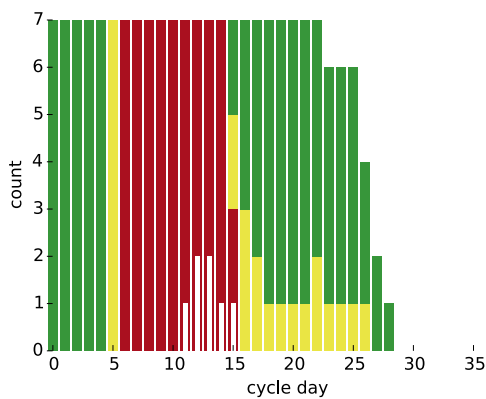

# Fertility Report for LadyComp (14152757)

User Age:	35
Total # of Days:	191
Total # of Cycles:	7
Cycle Length (min   avg   max):	23   <b>26</b>   29
Ovulation Day (min   avg   max):	11   <b>12</b>   15
Firmware:	1.0.6
Data Accessed:	2015-08-28

Daily Measurements

## Charts

Fertility Histogram

Optimal Cycle

Ovulation Day & Cycle Length Distribution

Temperature Step Distribution

## Cycle Statistics

			Ovulation Day [d]	Cycle Length [d]	Avg. Pre-Ov. Temp. [C]	Avg. Post-Ov. Temp. [C]	Temperature Increase [C]	Luteal Phase [d]	Status
<b>Min</b>			11	23	35.98	36.37	0.00	12.00	-
<b>Max</b>			15	29	36.17	36.48	0.00	15.00	-
<b>Average</b>			12	26	36.07	36.43	0.36	13.71	-
<b>Standard Deviation</b>			2	2	0.07	0.05	0.00	0.88	-
Cycle	Start Date	Missed [d]							
1	2015-02-21	<b>16</b>	<b>11</b>	<b>23</b>	-	36.48	-	12	-
2	2015-03-16	2	13	28	36.09	36.40	0.31	15	-
3	2015-04-13	0	12	26	36.01	36.48	0.47	14	-
4	2015-05-09	<b>11</b>	13	27	36.17	36.47	0.30	14	-
5	2015-06-05	4	14	27	36.13	36.43	0.30	13	-
6	2015-07-02	2	<b>15</b>	<b>29</b>	35.98	36.37	0.39	14	-
7	2015-07-31	0	12	26	36.06	36.37	0.31	14	-