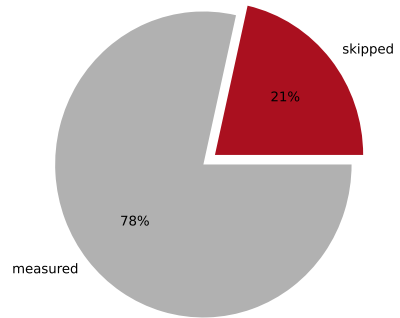

Fertility Report for LadyComp (14152757)

User Age:	35
Total # of Days:	191
Total # of Cycles:	7
Cycle Length (min | avg | max):	23 | 26 | 29
Ovulation Day (min | avg | max):	11 | 12 | 15
Firmware:	1.0.6
Data Accessed:	2015-08-28

Daily Measurements